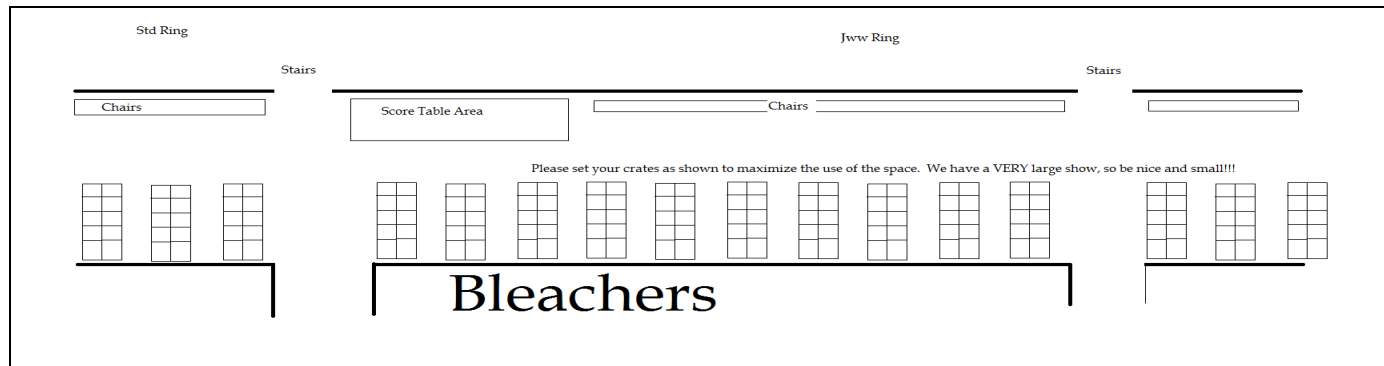

Judges: Paula Ratoza & Dale Mahoney

Height Order: Friday/Sunday: **Small to Tall** Saturday/Monday: **Tall to Small**
All Novice and Open plus the Fast/T2B classes will have one walkthrough. Excellent Std and Jumpers will be split into groups as indicated below. Check with the gate steward and listen at briefing for final details.

Measurements: If you need to be measured, you must do so before you run. The gate sheets will be highlighted to indicate if you need to have your dog measured.

Class Schedule: See the charts below for start times and class order. **Friday 9AM, Weekend 8AM, Monday 8:30 AM.**

Veterinarian: 24-Hour Veterinarian: Rivers Edge Pet Medical Center, 202 Hickory St. NW, Albany OR 97321; (541) 924-1700

Moveups: The deadline for moveups is Monday Feb. 20th, at 6PM. Moveups must be received in writing or email by that deadline. Day-to-day moveups are being accepted.

Workers: We are using the white board for workers. Please help out where you can ☺
If you are working, make sure to walk early with another group if necessary.

RVs: RV Parking is through Linn County Fairgrounds. Please see the premium for details. You can find one at www.r2agilityonline.com. **You can come in on Thursday at noon.**

Crating: The facility is available Thursday at 4PM for crate setups. Crates are along the bleacher wall as in the past few shows. If you crate where the score table or other “administrative areas”, we might need to move you.

CHASE AWAY K9 CANCER FUNDRAISER!!

The McKenzie Cascade Dog Fanciers and Linn County Kennel Club will be holding a fundraiser for Chase Away K9 Cancer during our trials. Each ribbon earned over this weekend, and turned into the donation box, equals a donation back to the Chase Away K9 Cancer fund. Please ask the trial chairs or secretary for more details.

FULL CONCESSIONS AVAILABLE!!

Concessions at the Linn County Expo are under new management. Their menu has changed and expanded a bit but they still offer their familiar favorites, i.e., cinnamon twists and their infamous pies. The full-service concession stand at the Calapooia is stocked and ready to serve us great food from 7:30am to 3pm-ish (Friday-Sunday) and 7:30am to noon-ish on Monday. Please plan to support them!

=)